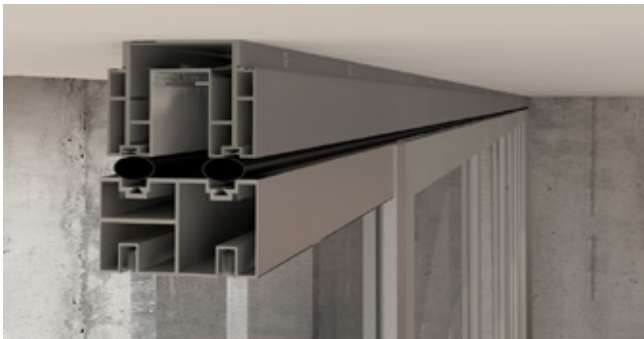

WAVE

WAVE

The development of Wave Wall has acknowledged previous architectural challenges and created new options for space division. Our team have created a high aesthetic system with concealed hinges and a discreet aluminium frame. Available in a wide range of surface finish options and panel configurations. The Wave Wall is a quick, easy to operate solution that achieves good levels of acoustic performance.

Telescopic ceiling rail

Available in a wide range of surface finish options

Floor mounted in addition to the top-hung options

Panel closing system

Including pass door panels and glazing

High aesthetic wall

Hidden hinges

Telescopic Head Rail

The Wave Wall has 2 aluminium ceiling rails to accommodate manual adjustment, allowing us to overcome ceilings with unevenness.

Floor - mounted rail

The ability to be floor mounted provides a solution when no overhead structural support is available an essential requirement for Movable Walls . The aluminium rail is securely screw fixed dead level across the opening and the shallow depth fits neatly within the floor finish.