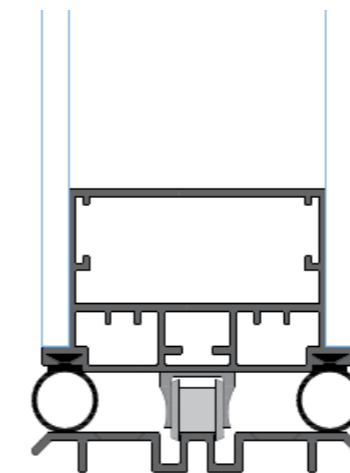

WAVE

WAVE

The development of Wave Wall has acknowledged previous architectural challenges and created new options for space division. Our team have created a high aesthetic system with concealed hinges and a discreet aluminium frame. Available in a wide range of surface finish options and panel configurations. The Wave Wall is a quick, easy to operate solution that achieves good levels of acoustic performance.

TECHNICAL DATA

Dimensions

Thickness in mm – 71 mm

Construction

Finishes – MFC | MDF | GLAZED

Element connections – aluminium profiles

Operation

Manual

Acoustic Rating dB (RW)	42-43
Thickness (mm)	70
Weight kg / m2	25 - 42
Max Panel Height (mm)	4000
Max Panel Width (mm)	450 - 900
Panel Construction / Frame	Aluminium
Max Opening Width mm	Adjustable

Key-Points

Hidden hinges

Telescopic Head Rail

The Wave Wall has 2 aluminium ceiling rails to accommodate manual adjustment, allowing us to overcome ceilings with unevenness.

Floor - mounted rail

The ability to be floor mounted provides a solution when no overhead structural support is available an essential requirement for Movable Walls . The aluminium rail is securely screw fixed dead level across the opening and the shallow depth fits neatly within the floor finish.