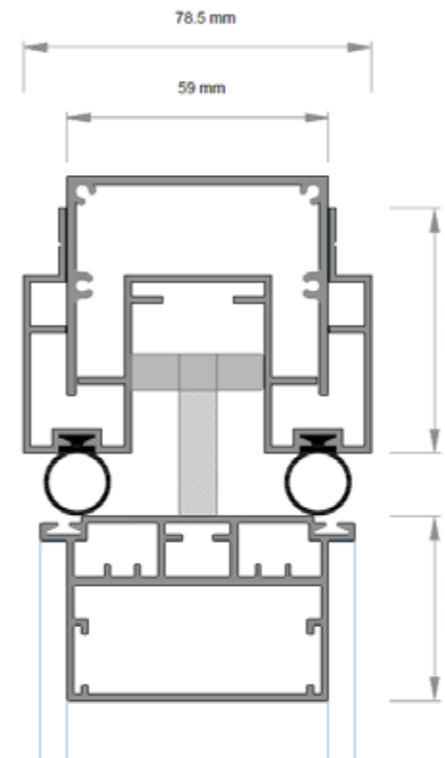

TECHNICAL DATA

Dimensions

Thickness in mm – 71 mm

Construction

Finishes – MFC | MDF | GLAZED

Element connections – aluminium profiles

Operation

Manual

Acoustic Rating dB (RW)	42-43
Thickness (mm)	70
Weight kg / m2	25 - 42
Max Panel Height (mm)	4000
Max Panel Width (mm)	450 - 900
Panel Construction / Frame	Aluminium
Max Opening Width mm	Adjustable

Key-Points

Hidden hinges

Telescopic Head Rail

The Wave Wall has 2 aluminium ceiling rails to accommodate manual adjustment, allowing us to overcome ceilings with unevenness.

Floor - mounted rail

The ability to be floor mounted provides a solution when no overhead structural support is available an essential requirement for Movable Walls . The aluminium rail is securely screw fixed dead level across the opening and the shallow depth fits neatly within the floor finish.