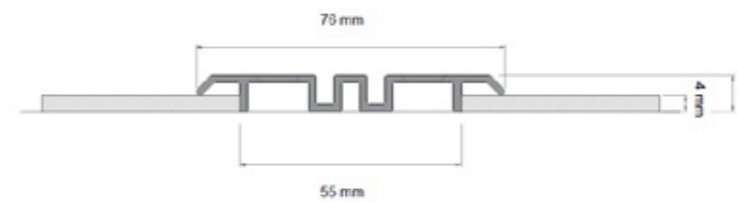

WAVE

WAVE

The development of Wave Wall has acknowledged previous architectural challenges and created new options for space division. Our team have created a high aesthetic system with concealed hinges and a discreet aluminium frame. Available in a wide range of surface finish options and panel configurations. The Wave Wall is a quick, easy to operate solution that achieves good levels of acoustic performance.

TECHNICAL DATA

Dimensions

Thickness in mm – 71 mm

Construction

Finishes – MFC | MDF | GLAZED

Element connections – aluminium profiles

Operation

Manual

Acoustic Rating dB (RW)	42-43
Thickness (mm)	70
Weight kg / m2	25 - 42
Max Panel Height (mm)	4000
Max Panel Width (mm)	450 - 900
Panel Construction / Frame	Aluminium
Max Opening Width mm	Adjustable

Key-Points